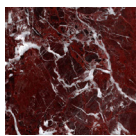

PORTSEA SIDE TABLE

The Portsea Side Table celebrates elemental forms and quality craftsmanship; a reimagining of the Malibu Side Table in figured natural stone.

This gives a tactile dimension to the table's circular and triangulated forms, with fine stone detailing maintaining the purity of the design, articulated in a single material.

With a variety of custom stone options available, Portsea is a versatile and beautiful addition: timeless and enduring.

MATERIALS

Range of stone and marble options

MATERIALS

Calacutta
Marble

Calacatta
Viola

White
Dolomite

Travertine

Verde
Onyx

Grigio
San Marco

Green
Marble

Red
Marble

DIMENSIONS

Diameter 400mm