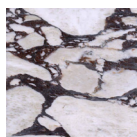

PORTSEA SIDE TABLE

The Portsea Side Table celebrates elemental forms and quality craftsmanship; a reimagining of the Malibu Side Table in figured natural stone.

This gives a tactile dimension to the table's circular and triangulated forms, with fine stone detailing maintaining the purity of the design, articulated in a single material.

With a variety of custom stone options available, Portsea is a versatile and beautiful addition: timeless and enduring.

MATERIALS

Range of stone and marble options

MATERIALS

Calacutta
Marble

Calacatta
Viola

White
Dolomite

Travertine

Verde
Onyx

Grigio
San Marco

Green
Marble

Red
Marble

DIMENSIONS

Diameter 400mm