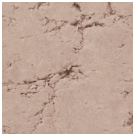

MATERIALS

Rammed concrete mixed with natural pigments.
Colours: Sand, Ash, Charcoal.

Timber options include limed oak, natural oak, smoked oak, black oak and American walnut.

COLOURS

NATURAL PIGMENTS

Sand

Ash

Charcoal

TIMBER

Limed Oak

Natural Oak

Smoked Oak

Black Oak

American Walnut

DIMENSIONS