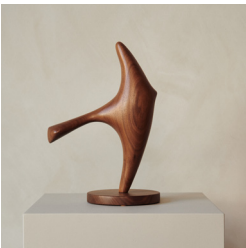

'ALIBECK" WOODEN SCULPTURE (WALNUT)

Retail

\$3300.00

---

'HILIAN' WOODEN SCULPTURE (MAPLE ON WALNUT BASE)

Retail

\$3520.00

---

'HOU' WOODEN SCULPTURE (MAPLE)

Retail

\$3520.00

---

'HOU' WOODEN SCULPTURE (WALNUT)

Retail

\$3520.00

---

'MA'AT' WOODEN SCULPTURE (BLACK PAINTED MAPLE)

Retail

\$3520.00

---