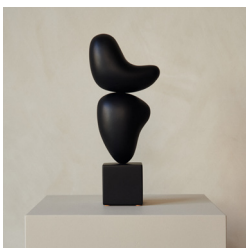

'ALIBECK" WOODEN SCULPTURE (WALNUT)

Retail

\$3300.00

---

'HILIAN' WOODEN SCULPTURE (MAPLE ON WALNUT BASE)

Retail

\$3520.00

---

'HOU' WOODEN SCULPTURE (MAPLE)

Retail

\$3520.00

---

'HOU' WOODEN SCULPTURE (WALNUT)

Retail

\$3520.00

---

'MA'AT' WOODEN SCULPTURE (BLACK PAINTED MAPLE)

Retail

\$3520.00

---